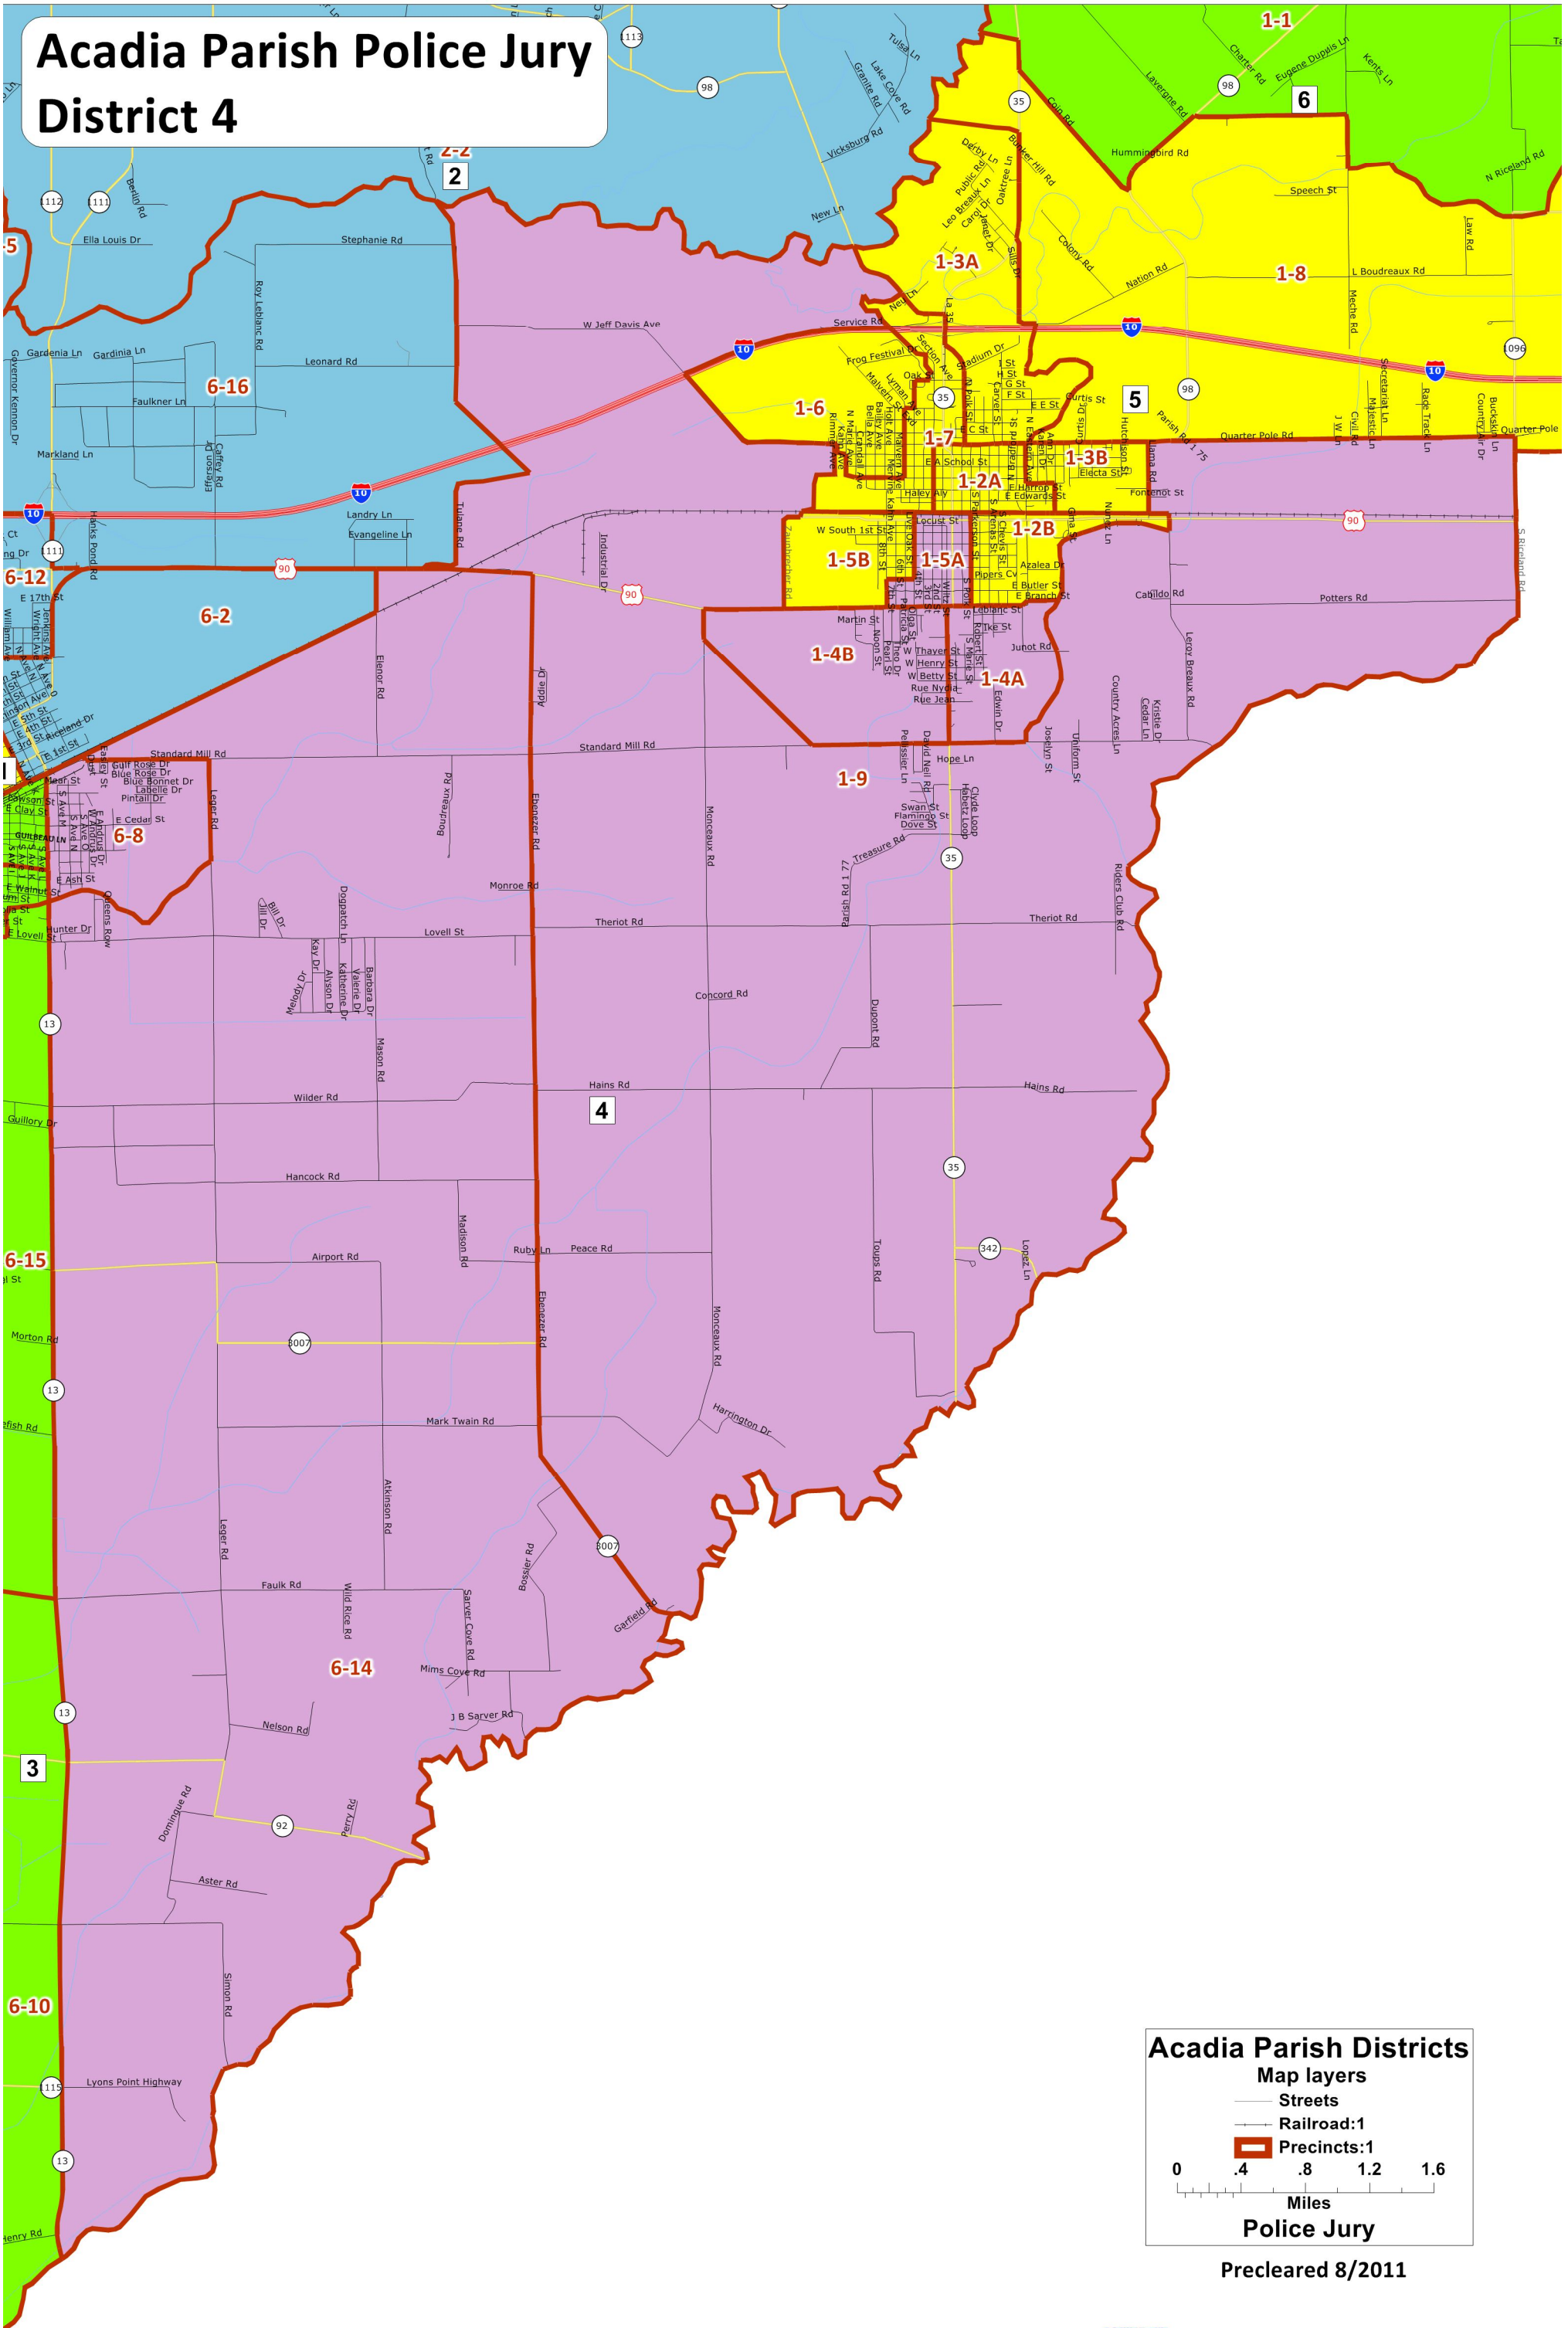

# Acadia Parish Police Jury District 4

**Acadia Parish Districts**  
Map layers

- Streets
- Railroad:1
- Precincts:1

0 .4 .8 1.2 1.6  
Miles  
Police Jury

Preleared 8/2011